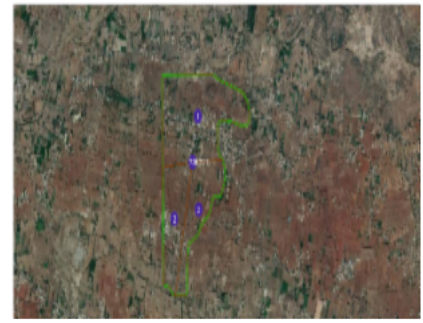

Nazri Naksha

Google Map View