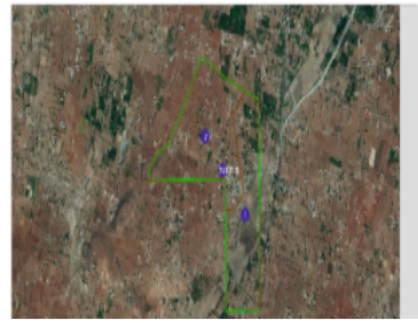

Nazri Naksha

Google Map View