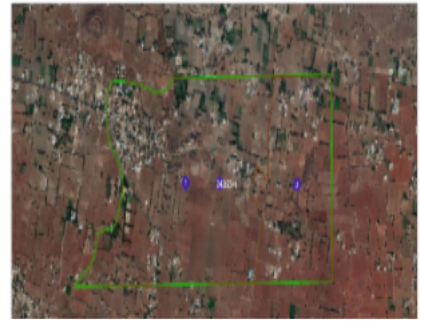

Nazri Naksha

Google Map View