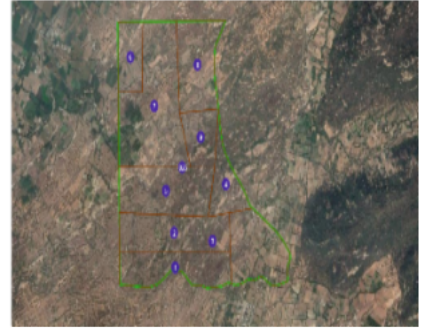

Nazri Naksha

Google Map View