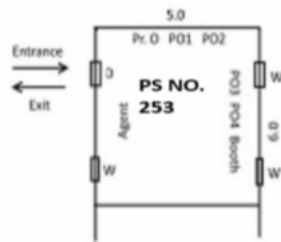

Google Map View

Polling Station Building Front View

Polling Station Front View

Cad View

Key MAP View

CAD DRAWING

Lat. 11° 37' 40.439" N
Long. 78° 00' 19.653" E

KEY MAP