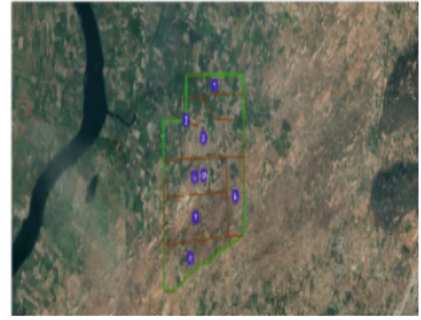

Nazri Naksha

Google Map View