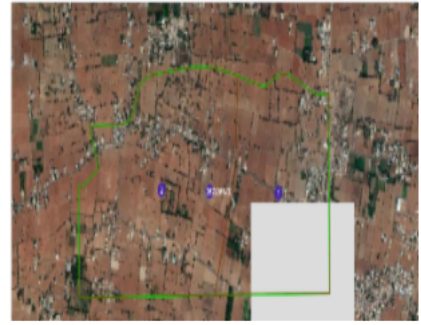

Nazri Naksha

Google Map View