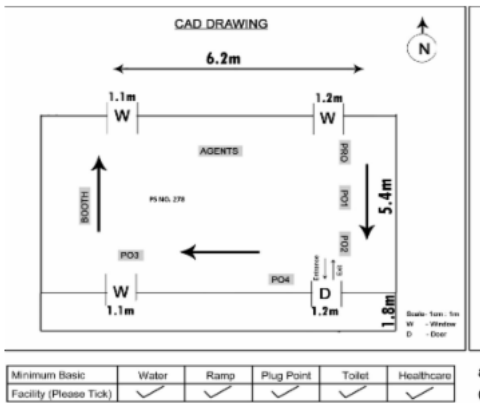

Nazri Naksha

Google Map View

Polling Station Building Front View

Polling Station Front View

Cad View

Key MAP View