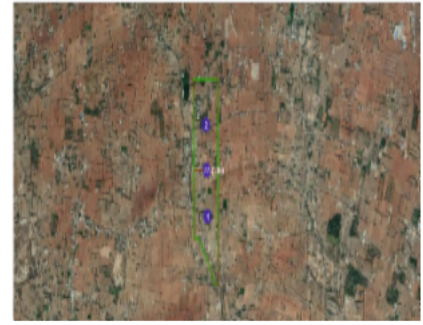

Nazri Naksha

Google Map View