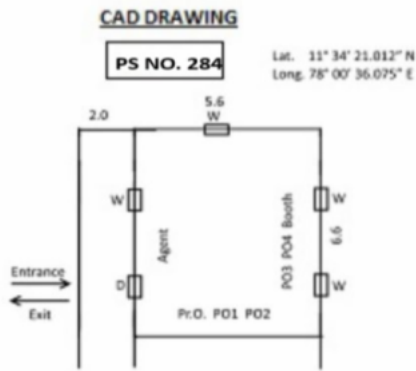

Nazri Naksha

Google Map View

Polling Station Building Front View

Polling Station Front View

Cad View

Key MAP View