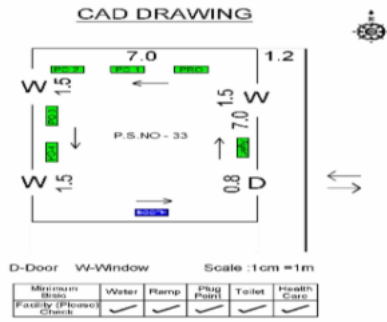

Nazri Naksha

Google Map View

Polling Station Building Front View

Polling Station Front View

Cad View

Key MAP View