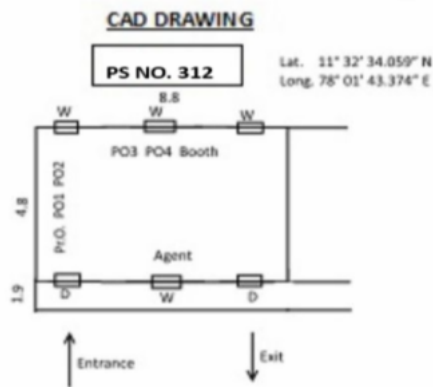

Nazri Naksha

Google Map View

Cad View