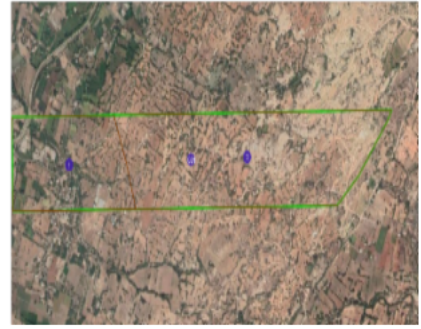

Nazri Naksha

Google Map View