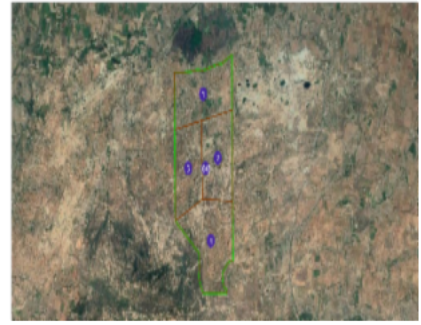

Nazri Naksha

Google Map View