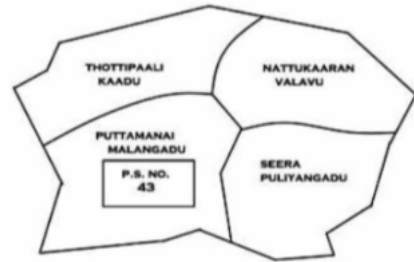

Nazri Naksha

Google Map View

Polling Station Building Front View

Polling Station Front View

Cad View

Key MAP View

CAD DRAWING

P. S. No. 43

Lat: 11° 34' 59.363" N
Long: 77° 49' 55.651" E

KEY MAP