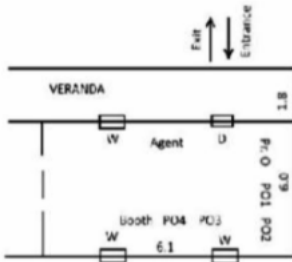

Google Map View

Polling Station Building Front View

Polling Station Front View

Cad View

Key MAP View

**CAD DRAWING**

P. S. No. 43

Lat: 11° 34' 59.363" N  
Long: 77° 49' 55.651" E