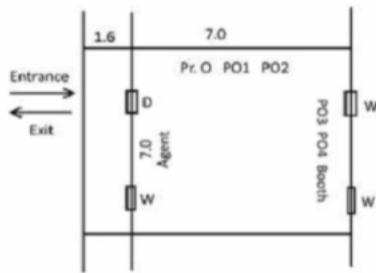

Google Map View

Polling Station Building Front View

Polling Station Front View

Cad View

Key MAP View

CAD DRAWING

P.S.No.49

Lat. 11° 30' 26.194" N
Long. 77° 51' 49.363" E