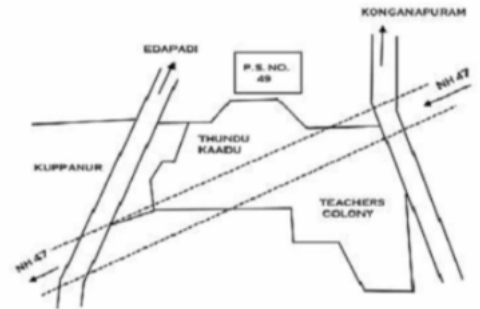

Nazri Naksha

Google Map View

Polling Station Building Front View

Polling Station Front View

Cad View

Key MAP View

CAD DRAWING

P.S.No.49

Lat. 11° 30' 26.194" N
Long. 77° 51' 49.363" E

KEY MAP