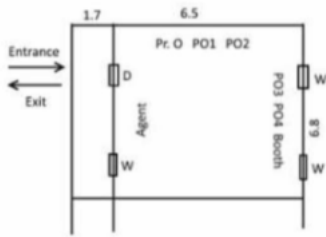

Google Map View

Polling Station Building Front View

Polling Station Front View

Cad View

Key MAP View

CAD DRAWING

P.S.No.82

Lat. 11° 27' 36.014" N
Long. 77° 51' 19.390" E