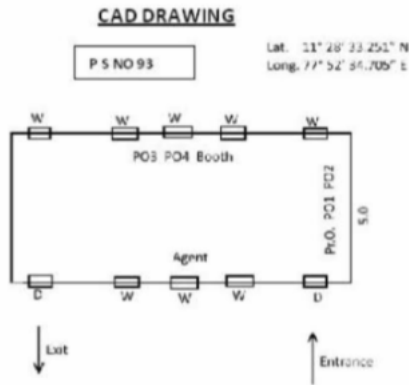

Nazri Naksha

Google Map View

Polling Station Building Front View

Polling Station Front View

Cad View

Key MAP View