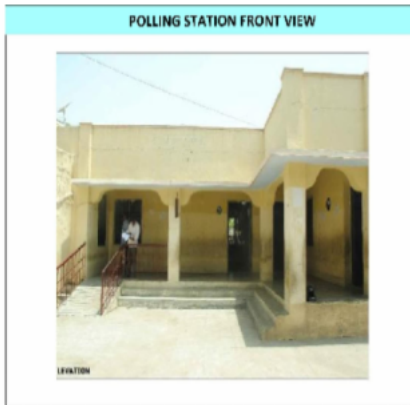

Polling Station Building Front View

Polling Station Front View