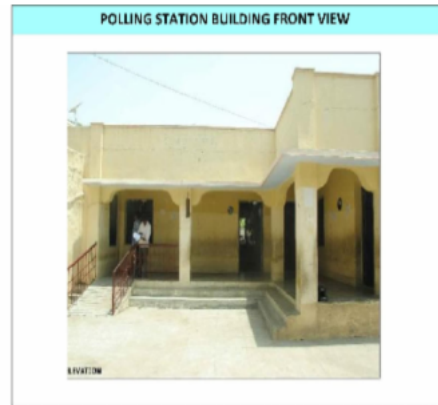

Polling Station Building Front View

Polling Station Front View