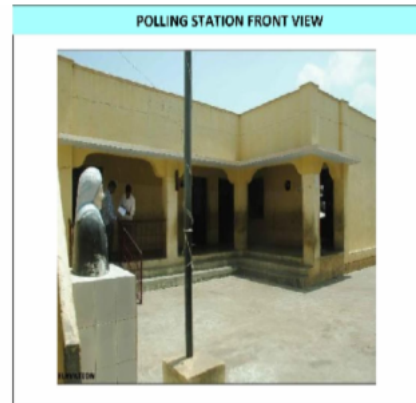

Polling Station Building Front View

Polling Station Front View