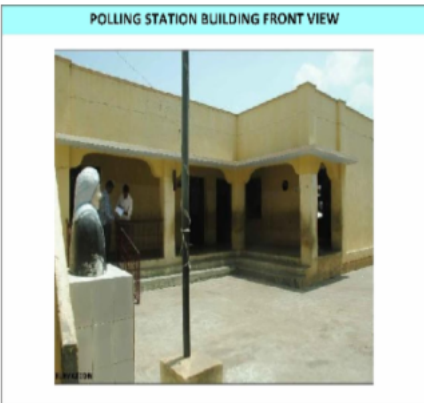

Polling Station Building Front View

Polling Station Front View