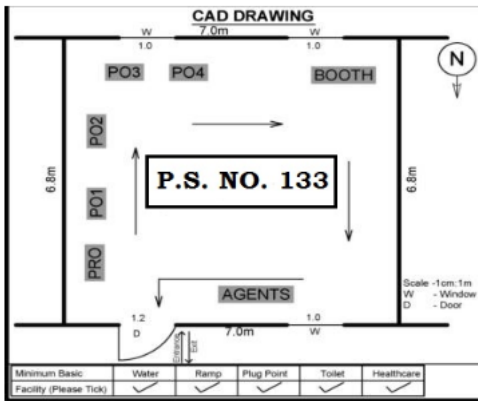

Nazri Naksha

Google Map View

Polling Station Building Front View

Polling Station Front View

Cad View

Key MAP View