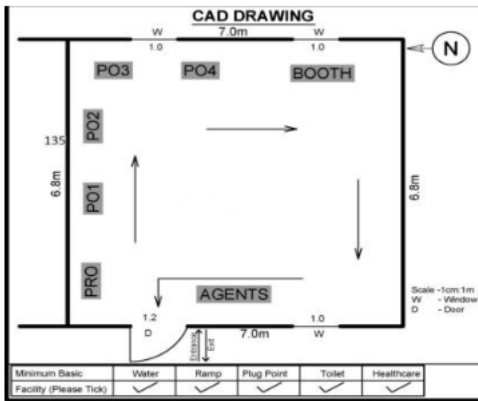

Nazri Naksha

Google Map View

Polling Station Building Front View

Polling Station Front View

Cad View

Key MAP View