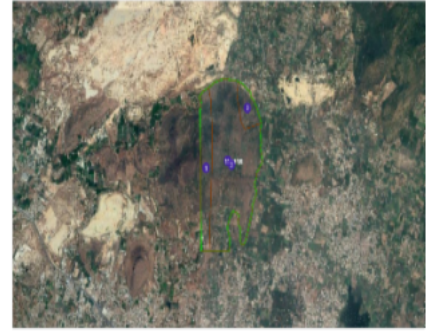

Nazri Naksha

Google Map View