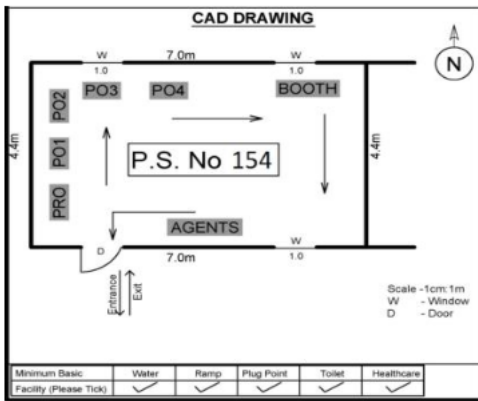

Nazri Naksha

Google Map View

Polling Station Building Front View

Polling Station Front View

Cad View

Key MAP View