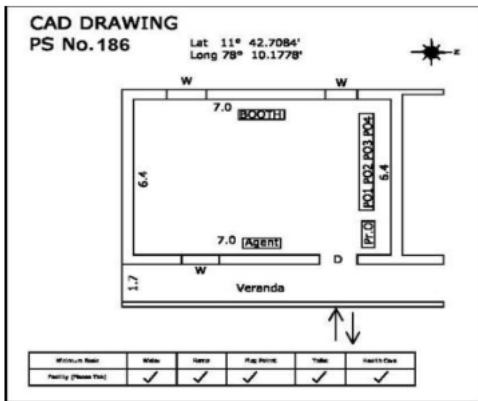

Nazri Naksha

Google Map View

Polling Station Building Front View

Polling Station Front View

Cad View

Key MAP View