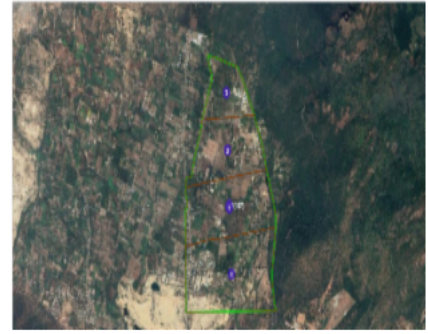

Nazri Naksha

Google Map View