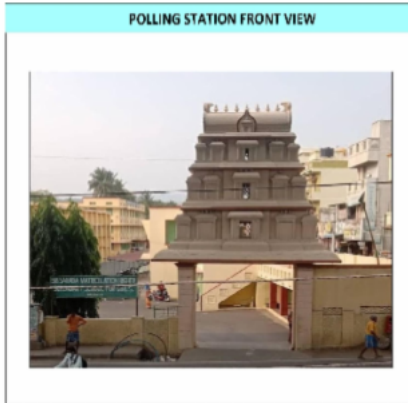

Polling Station Building Front View

Polling Station Front View