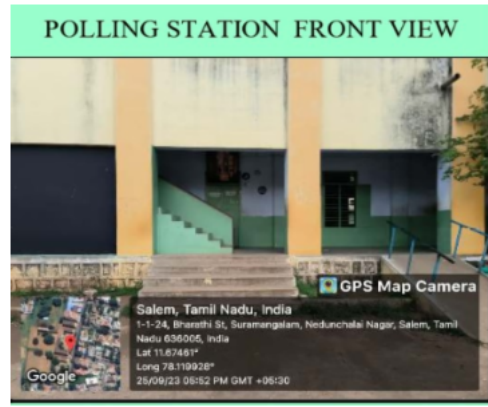

Polling Station Building Front View

Polling Station Front View