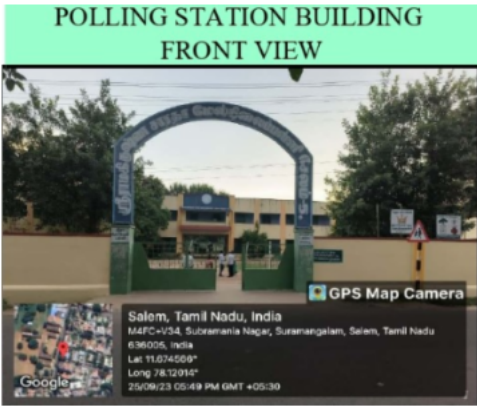

Polling Station Building Front View

Polling Station Front View