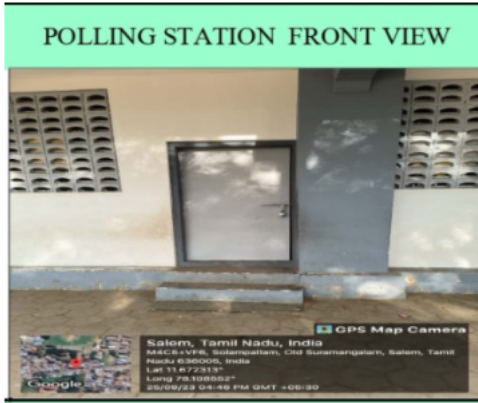

Polling Station Building Front View

Polling Station Front View