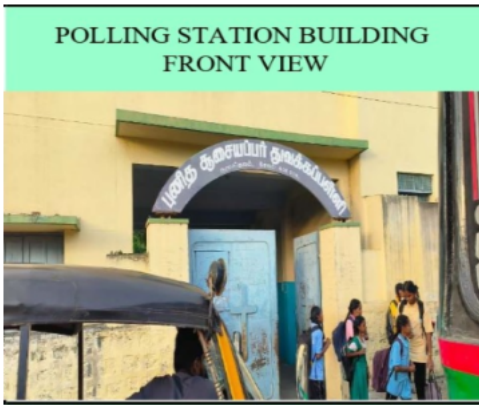

Polling Station Building Front View

Polling Station Front View