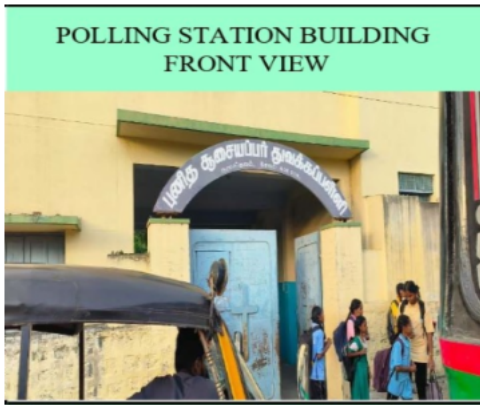

Polling Station Building Front View

Polling Station Front View