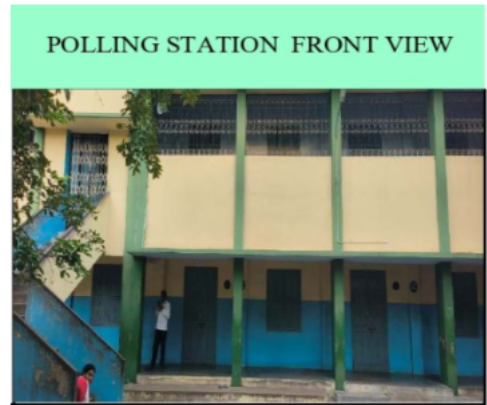

Polling Station Building Front View

Polling Station Front View