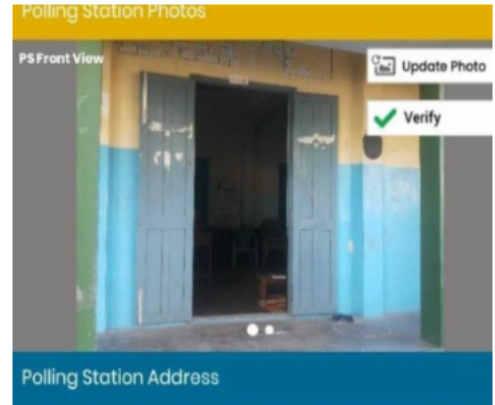

Polling Station Building Front View

Polling Station Front View