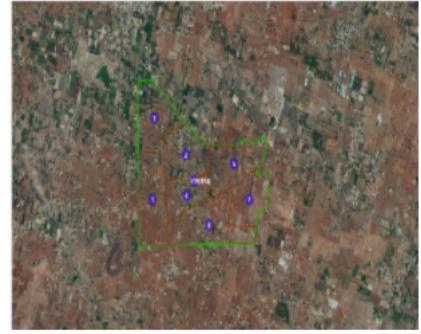

Nazri Naksha

Google Map View