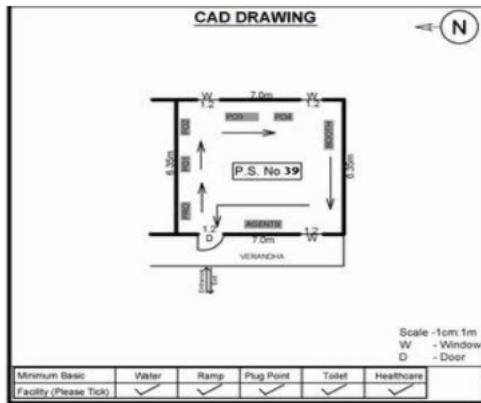

Nazri Naksha

Google Map View

Polling Station Building Front View

Polling Station Front View

Cad View

Key MAP View