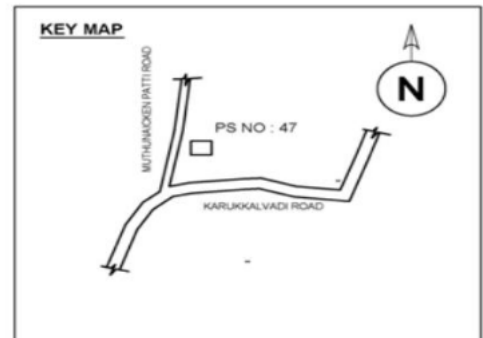

a) Landmarks b) Road names **PS** - POLLING STATION
c) Traffic flow