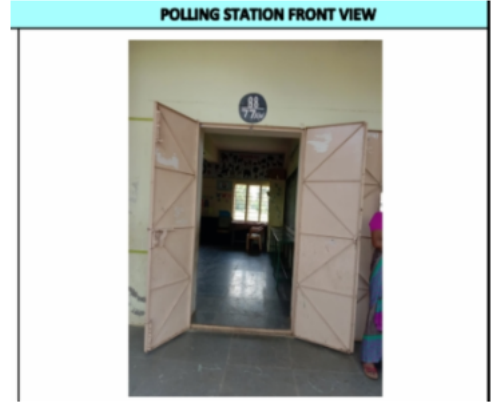

Polling Station Building Front View

Polling Station Front View