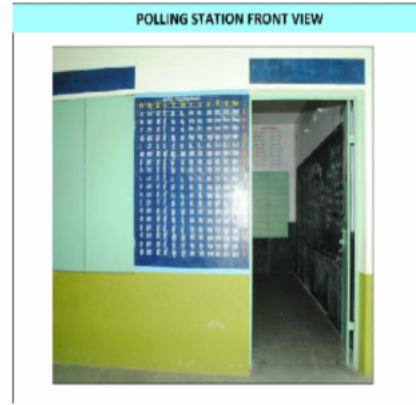

Polling Station Building Front View

Polling Station Front View