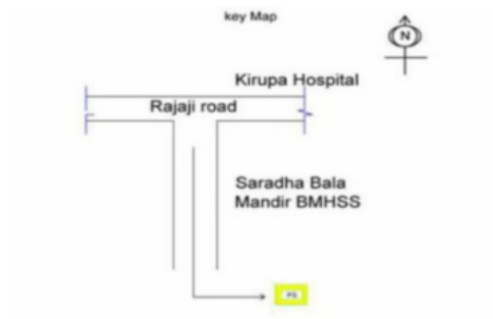

Google Map View

Polling Station Building Front View

Polling Station Front View

Cad View

Key MAP View

Minimum Basic Facility (Please check)	WATER	SEWER	PLUG POINT	TOILET	HEAVY SABLE
	<input checked="" type="checkbox"/>	<input checked="" type="checkbox"/>	<input checked="" type="checkbox"/>	<input checked="" type="checkbox"/>	<input checked="" type="checkbox"/>