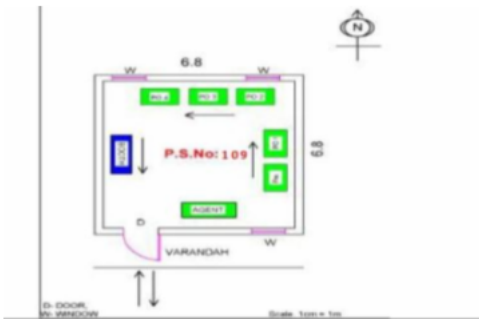

Google Map View

Polling Station Building Front View

Polling Station Front View

Cad View

Key MAP View

Minimum Basic Facility (Please check)	WATER	SEWER	PLUG POINT	TOILET	HEAVY SABLE
	<input checked="" type="checkbox"/>	<input checked="" type="checkbox"/>	<input checked="" type="checkbox"/>	<input checked="" type="checkbox"/>	<input checked="" type="checkbox"/>