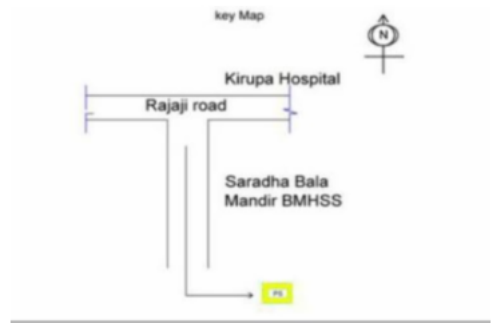

Google Map View

Polling Station Building Front View

Polling Station Front View

Cad View

Minimum Basic Facility (Please check)	WATER	RAMP	PLUG POINT	TOILET	HEALTH GASES
	✓	✓	✓	✓	✓

Key MAP View

a) Land marks	b) Road Names	c) Traffic flow	P.S. Polling station
---------------	---------------	-----------------	----------------------