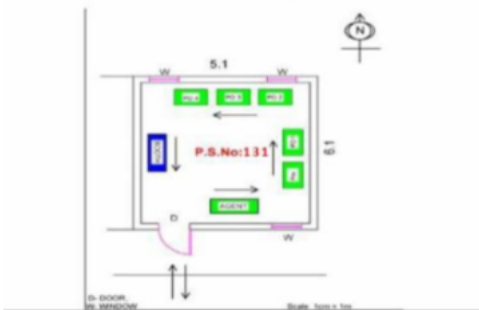

Google Map View

Polling Station Building Front View

Polling Station Front View

Cad View

Key MAP View

Minimum Area	WATER	RAIP	PLUG POINT	TOILET	SEALING CODE
Facility/Phase check	<input checked="" type="checkbox"/>	<input checked="" type="checkbox"/>	<input checked="" type="checkbox"/>	<input checked="" type="checkbox"/>	<input checked="" type="checkbox"/>