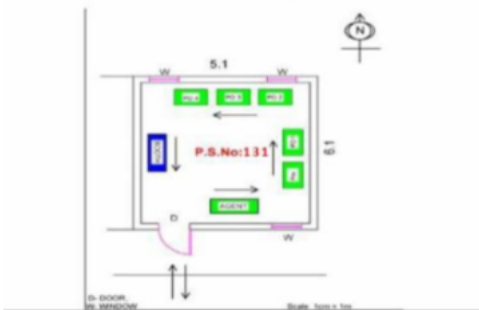

Google Map View

Polling Station Building Front View

Polling Station Front View

Cad View

Key MAP View

Minimum Area	WATER	RAMP	PLUG POINT	TOILET	SEALING CODE
Facility/Phase check	<input checked="" type="checkbox"/>	<input checked="" type="checkbox"/>	<input checked="" type="checkbox"/>	<input checked="" type="checkbox"/>	<input checked="" type="checkbox"/>