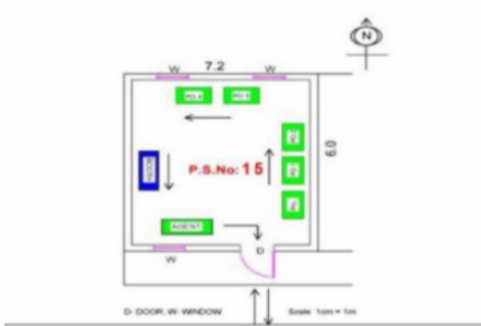

Google Map View

Polling Station Building Front View

Polling Station Front View

Cad View

Minimum Size	WATER	WASH	FLUSH POINT	TOILET	SEALTY	GBS
Existing Polling station	✓	✓	✓	✓	✓	✓

Key MAP View

a) Land mark	P.S. Polling station
b) Road Names	
c) Traffic flow	