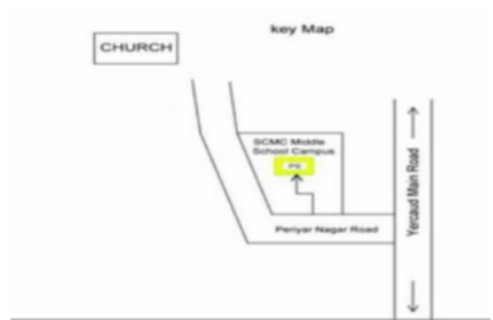

Google Map View

Polling Station Building Front View

Polling Station Front View

Cad View

Minimum Size	WATER	WASH	FLUSH POINT	TOILET	SEALTY	GBS
Existing Polling station	✓	✓	✓	✓	✓	✓

Key MAP View

a) Land mark	P.S. Polling station
b) Road Names	
c) Traffic flow	