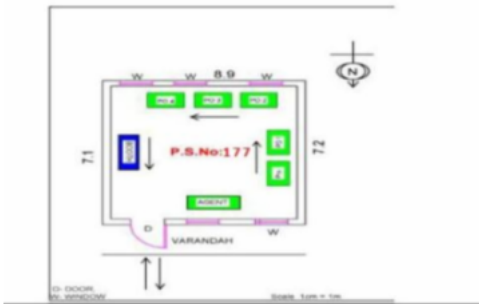

Google Map View

Polling Station Building Front View

Polling Station Front View

Cad View

Key MAP View

Minimum Size	VOTER	BOOTH	POLL POINT	TOILET	HEALTH CABIN
Existed (Green mark)	✓	✓	✓	✓	✓

<ul style="list-style-type: none"> a) Land marks b) Road Name c) Traffic flow 		P.S. Polling station
--	--	-----------------------------