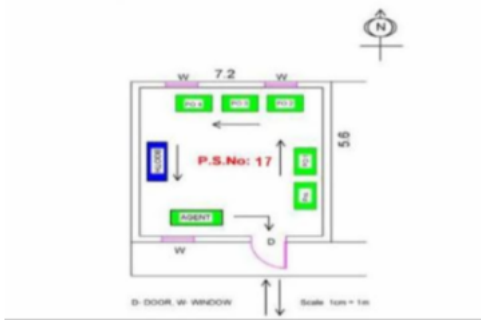

Google Map View

Polling Station Building Front View

Polling Station Front View

Cad View

Minimum Basic Facility (House chart)	WATER	KAMP	FLUSH POINT	TOILET	SEALTY GATE
	✓	✓	✓	✓	✓

Key MAP View

W Land marks	P.S	Polling station
R Road Names		
T Traffic flow		