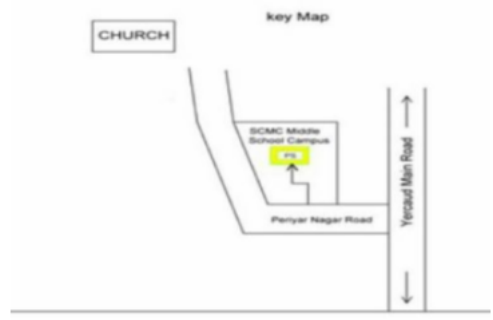

Google Map View

Polling Station Building Front View

Polling Station Front View

Cad View

Minimum Basic Facility (House chart)	WATER	KAMP	FLUSH POINT	TOILET	SEALTY GATE
	✓	✓	✓	✓	✓

Key MAP View

W Land marks	P.S	Polling station
R Road Names		
T Traffic flow		