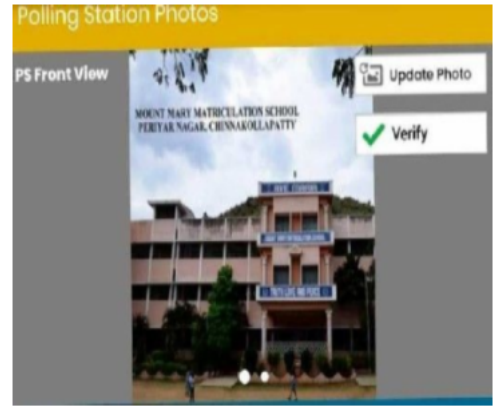

Polling Station Building Front View

Polling Station Front View