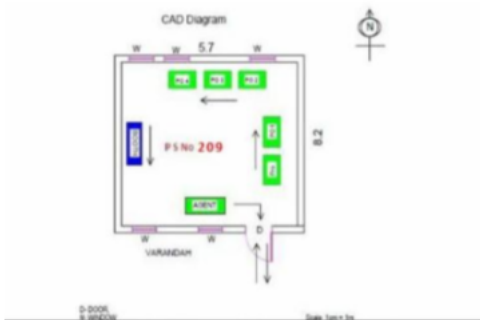

Google Map View

Polling Station Building Front View

Polling Station Front View

Cad View

Key MAP View

Minimum Basic Facility (Police check)	WATER	EMP	FLOOR	TOILET	HEALTH CARE
	✓	✓	✓	✓	✓

40 Land marks	41 Road Names	42 Traffic flow	P.S. Polling station
---------------	---------------	-----------------	----------------------