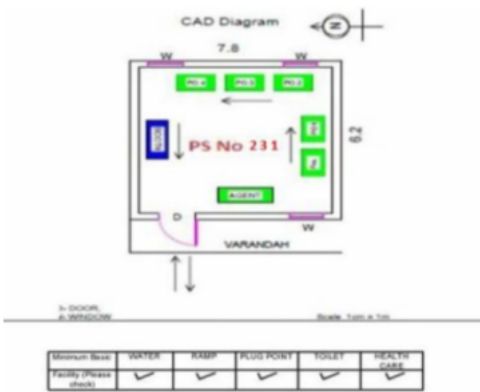

Nazri Naksha

Google Map View

Polling Station Building Front View

Polling Station Front View

Cad View

Key MAP View