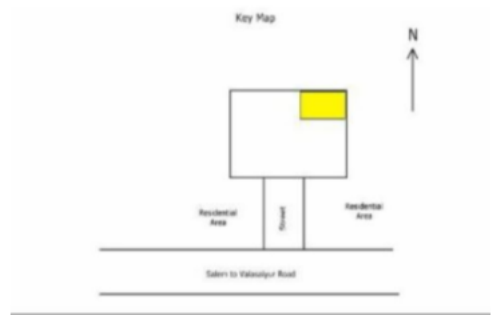

Google Map View

Polling Station Building Front View

Polling Station Front View

Cad View

Key MAP View

Minimum Basic Facility (Please check)	WATER	RAMP	POLL POINT	TOILET	HEALTH CORNER
	✓	✓	✓	✓	✓

Legend	Symbol	Description
a) Land mark		
b) Road Number		
c) Traffic flow		
	P-5	Polling station