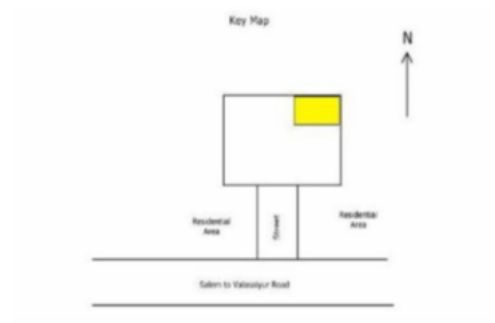

Google Map View

Polling Station Building Front View

Polling Station Front View

Cad View

Key MAP View

Minimum Area	WATER	STAMP	PLUG POINT	TOILET	HEALTH CORNER
Facility (Please check)	✓	✓	✓	✓	✓

a) Land marks	P.S. Polling station
b) Road Name	
c) Traffic Row	