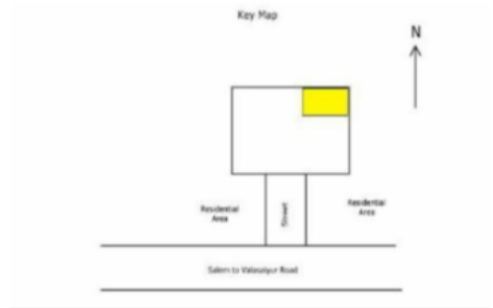

Google Map View

Polling Station Building Front View

Polling Station Front View

Cad View

Key MAP View

Minimum Size	WATER	SEWER	FLOOD POINT	TOILET	SEWER CASE
Facility (Phase ready)	✓	✓	✓	✓	✓

a) Land marks	P.S. Polling station
b) Road Names	
c) Traffic Sign	