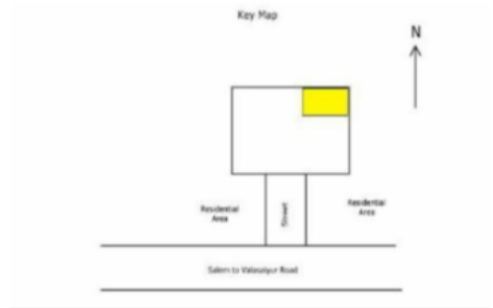

Google Map View

Polling Station Building Front View

Polling Station Front View

Cad View

Key MAP View

Minimum Size	WATER	RESP	FLOOD POINT	TOILET	DEAFER CASE
Facility (Phase ready)	✓	✓	✓	✓	✓

a) Land marks	P.S. Polling station
b) Road Names	
c) Traffic Sign	