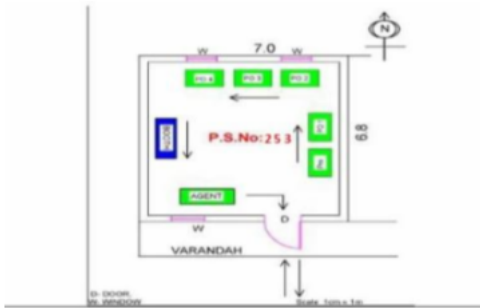

Google Map View

Polling Station Building Front View

Polling Station Front View

Cad View

Key MAP View

Minimum Size	WATER	RESP	FLOOD POINT	TOILET	DEAFER CASE
Facility (Phase ready)	✓	✓	✓	✓	✓

a) Land marks	P.S. Polling station
b) Road Names	
c) Traffic Sign	